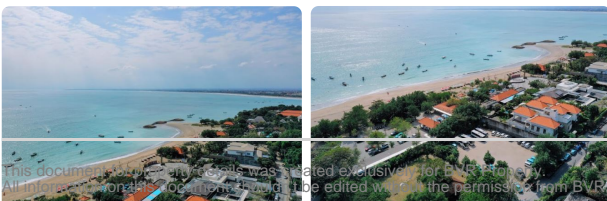

Property Images

This document and its content was created exclusively for BVR Property. All information on this document may be edited without the permission from BVR Property Team.